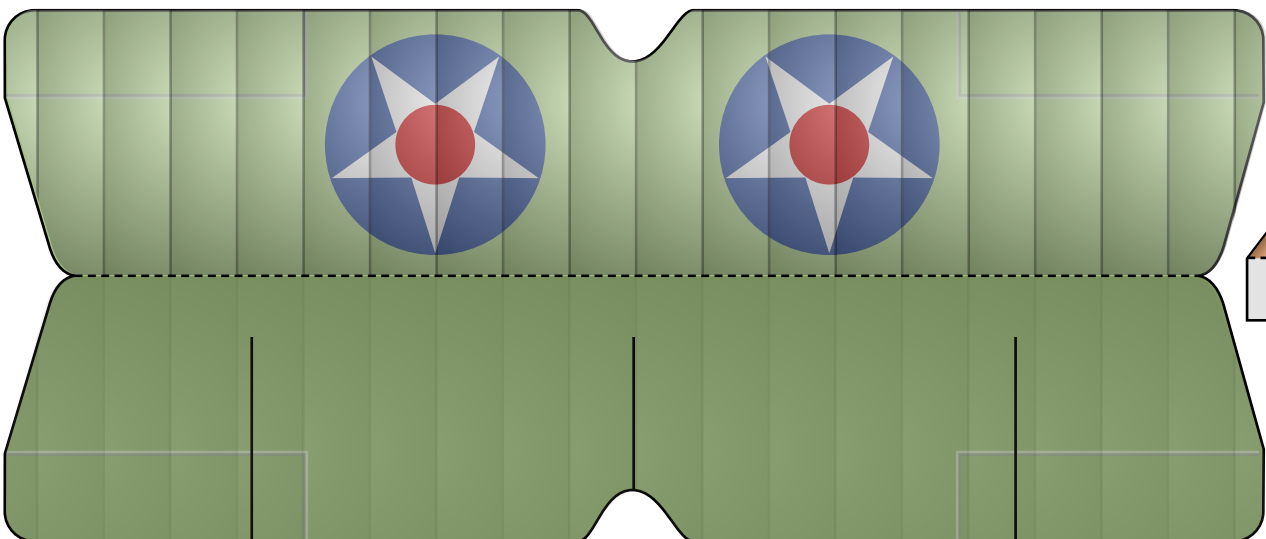

# Thomas-Morse Scout S-4C

## Parts Page

© 2005 Larry Clarkberg

TheLearningHive.org

elucid8design.com

lower wing bottom

propeller

lower wing top

strut slit

upper wing top

fuselage

rudder

elevator top

elevator bottom

upper wing bottom

strut slit

right struts