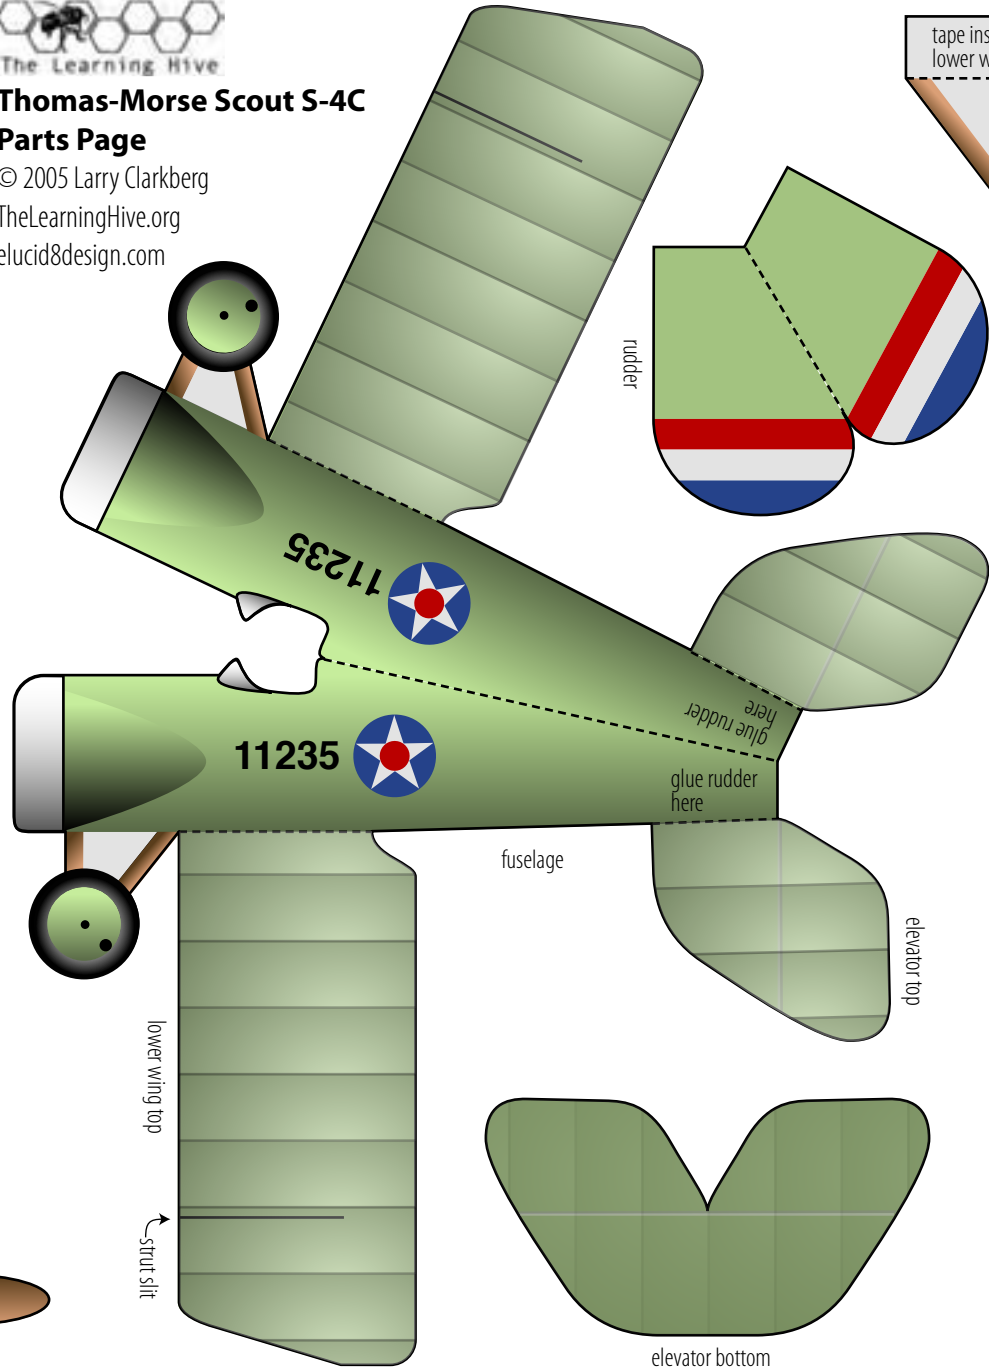

# Thomas-Morse Scout S-4C

## Parts Page

© 2005 Larry Clarkberg

TheLearningHive.org

elucid8design.com

lower wing bottom

propeller

lower wing top

strut slit

upper wing top

fuselage

rudder

elevator top

elevator bottom

upper wing bottom

strut slit

right struts

tape this section inside the upper wing

center struts

glue inside fuselage

glue inside fuselage

center struts

tape this section inside the upper wing

left struts

tape inside lower wing