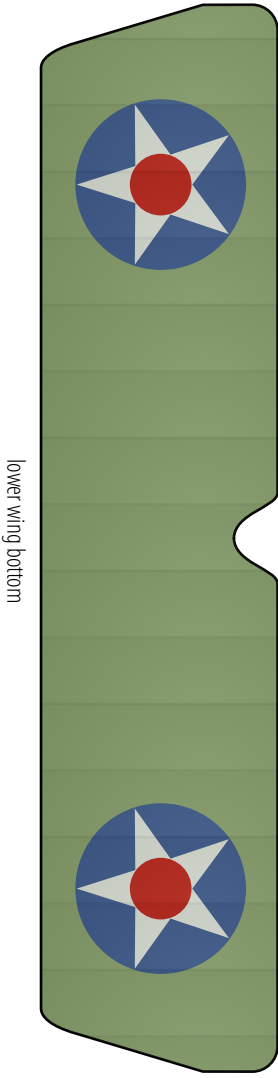

# Thomas-Morse Scout S-4C

## Parts Page

© 2005 Larry Clarkberg

TheLearningHive.org

elucid8design.com

lower wing bottom

propeller

lower wing top

strut slit

upper wing top

fuselage

rudder

elevator top

elevator bottom

upper wing bottom

strut slit

right struts