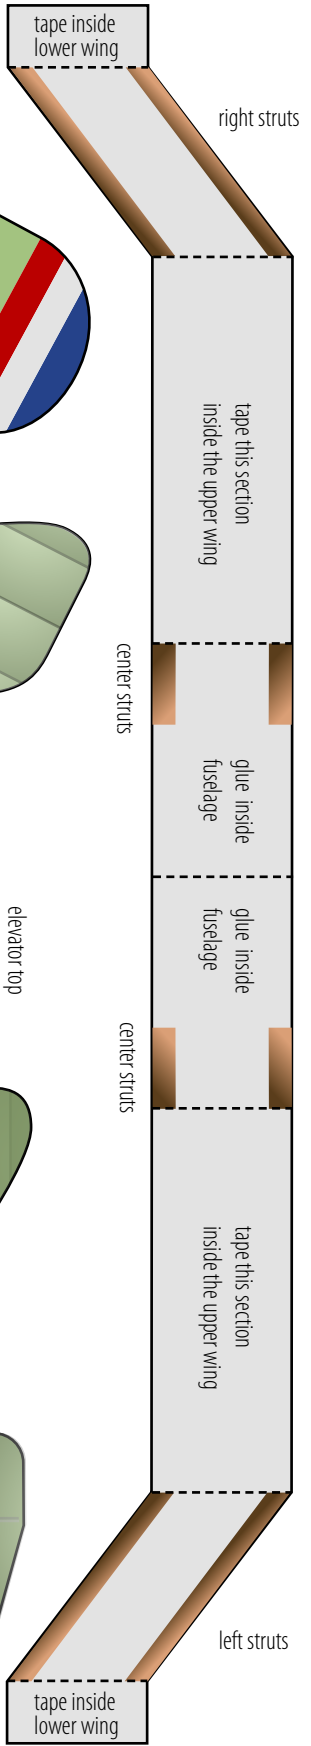

# Thomas-Morse Scout S-4C

## Parts Page

© 2005 Larry Clarkberg

TheLearningHive.org

elucid8design.com

lower wing bottom

propeller

lower wing top

strut slit

upper wing top

fuselage

rudder

elevator top

elevator bottom

upper wing bottom

strut slit

right struts

tape this section inside the upper wing

center struts

glue inside fuselage

glue inside fuselage

center struts

tape this section inside the upper wing

left struts

tape inside lower wing